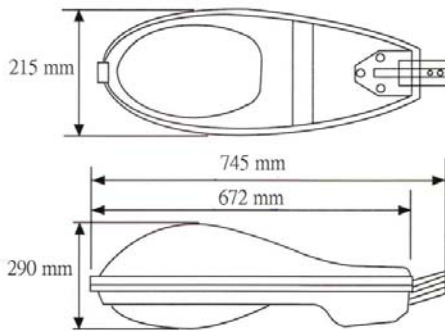

MODEL-0104

Product Dimension

Technical Specification

Performance	Parameter
Philip G12 Master Color Elite	35W~250W
Country Of Origin	Belgium
Color Temperature	3000K/4200K
CRI	<85~95
Philip PGZ12/PGZ18 Master Color Elite	60W~315W
Country Of Origin	USA
Color Temperature	2800K/4200K
CRI	<75~95
Lumen Maintenance Factor (3000Hrs)	<85%
Luminous Efficacy	100~120LM/W
Light Output Ratio (LOR)	<87%
IP Rating	IP66
Reflector Reflectance Rate	<96.7%
Osram G12 PowerBall	35W~150W
Color Temperature	<3000K/4200K
CRI	<85~95
Country Of Origin	Germany

Reflector Dimension

Magnetic Ballast (Temperature Control)	35W~315W
Brand	Ecolite
Power Factor	<0.93
Voltage	220V/50Hz 220V/60Hz 230V/50Hz 240V/50Hz

Any other Voltage & Frequency: Pls Specified.

Light Distribution Curve