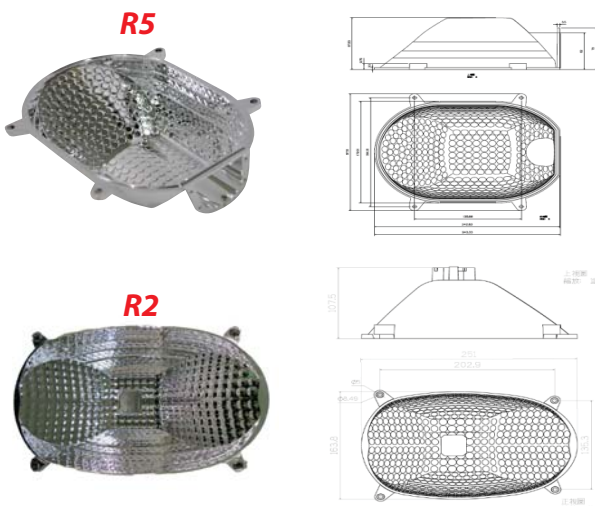

MODEL-0104

Product Dimension

Technical Specification

Performance	Parameter
Philip G12 Master Color Elite	35W~250W
Country Of Origin	Belgium
Color Temperature	3000K/4200K
CRI	<85~95
Philip PGZ12/PGZ18 Master Color Elite	60W~315W
Country Of Origin	USA
Color Temperature	2800K/4200K
CRI	<75~95
Lumen Maintenance Factor (3000Hrs)	<85%
Luminous Efficacy	100~120LM/W
Light Output Ratio (LOR)	<87%
IP Rating	IP66
Reflector Reflectance Rate	<96.7%
Osram G12 PowerBall	35W~150W
Color Temperature	<3000K/4200K
CRI	<85~95
Country Of Origin	Germany

Reflector Dimension

Magnetic Ballast (Temperature Control)	35W~315W
Brand	Ecolite
Power Factor	<0.93
Voltage	220V/50Hz 220V/60Hz 230V/50Hz 240V/50Hz

Any other Voltage & Frequency: Pls Specified.

Light Distribution Curve