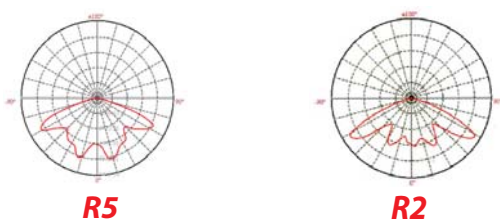

MODEL-0104

Product Dimension

Technical Specification

Performance	Parameter
Philip G12 Master Color Elite	35W~250W
Country Of Origin	Belgium
Color Temperature	3000K/4200K
CRI	<85~95
Philip PGZ12/PGZ18 Master Color Elite	60W~315W
Country Of Origin	USA
Color Temperature	2800K/4200K
CRI	<75~95
Lumen Maintenance Factor (3000Hrs)	<85%
Luminous Efficacy	100~120LM/W
Light Output Ratio (LOR)	<87%
IP Rating	IP66
Reflector Reflectance Rate	<96.7%
Osram G12 PowerBall	35W~150W
Color Temperature	<3000K/4200K
CRI	<85~95
Country Of Origin	Germany

Reflector Dimension

Magnetic Ballast (Temperature Control)	35W~315W
Brand	Ecolite
Power Factor	<0.93
Voltage	220V/50Hz 220V/60Hz 230V/50Hz 240V/50Hz

Any other Voltage & Frequency: Pls Specified.

Light Distribution Curve