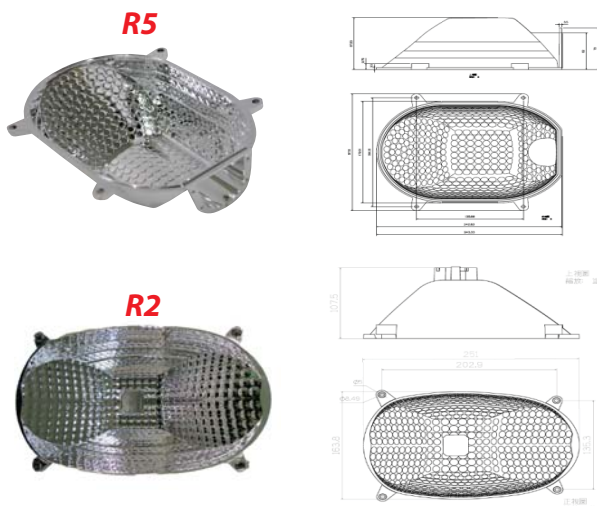

MODEL-0102

Product Dimension

Technical Specification

Performance	Parameter
Philip G12 Master Color Elite	35W~250W
Country Of Origin	Belgium
Color Temperature	3000K/4200K
CRI	<85~95
Philip PGZ12/PGZ18 Master Color Elite	60W~315W
Country Of Origin	USA
Color Temperature	2800K/4200K
CRI	<75~95
Lumen Maintenance Factor (3000Hrs)	<85%
Luminous Efficacy	100~120LM/W
Light Output Ratio (LOR)	<87%
IP Rating	IP65
Reflector Reflectance Rate	<96.7%
Osram G12 PowerBall	35W~150W
Color Temperature	<3000K/4200K
CRI	<85~95
Country Of Origin	Germany

Reflector Dimension

Magnetic Ballast (Temperature Control)	35W~315W
Brand	Ecolite
Power Factor	<0.93
Voltage	220V/50Hz 220V/60Hz 230V/50Hz 240V/50Hz

Any other Voltage & Frequency: Pls Specified.

Light Distribution Curve