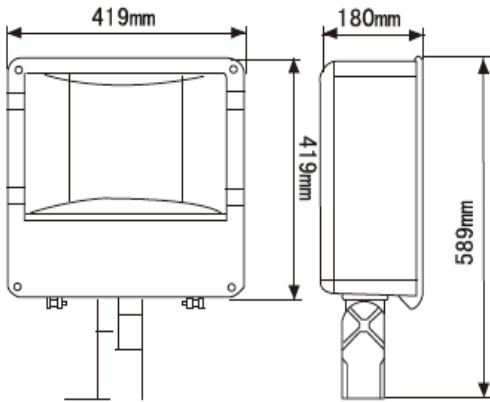

MODEL-0102

Product Dimension

Technical Specification

Performance	Parameter
Philip G12 Master Color Elite	35W~250W
Country Of Origin	Belgium
Color Temperature	3000K/4200K
CRI	<85~95
Philip PGZ12/PGZ18 Master Color Elite	60W~315W
Country Of Origin	USA
Color Temperature	2800K/4200K
CRI	<75~95
Lumen Maintenance Factor (3000Hrs)	<85%
Luminous Efficacy	100~120LM/W
Light Output Ratio (LOR)	<87%
IP Rating	IP65
Reflector Reflectance Rate	<96.7%
Osram G12 PowerBall	35W~150W
Color Temperature	<3000K/4200K
CRI	<85~95
Country Of Origin	Germany

Reflector Dimension

Magnetic Ballast (Temperature Control)	35W~315W
Brand	Ecolite
Power Factor	<0.93
Voltage	220V/50Hz 220V/60Hz 230V/50Hz 240V/50Hz

Any other Voltage & Frequency: Pls Specified.

Light Distribution Curve