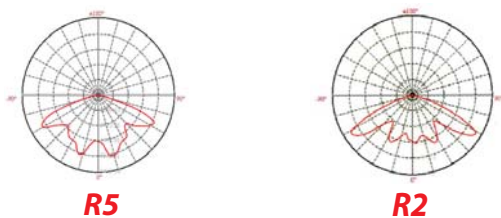

MODEL-0102

Product Dimension

Technical Specification

Performance	Parameter
Philip G12 Master Color Elite	35W~250W
Country Of Origin	Belgium
Color Temperature	3000K/4200K
CRI	<85~95
Philip PGZ12/PGZ18 Master Color Elite	60W~315W
Country Of Origin	USA
Color Temperature	2800K/4200K
CRI	<75~95
Lumen Maintenance Factor (3000Hrs)	<85%
Luminous Efficacy	100~120LM/W
Light Output Ratio (LOR)	<87%
IP Rating	IP65
Reflector Reflectance Rate	<96.7%
Osram G12 PowerBall	35W~150W
Color Temperature	<3000K/4200K
CRI	<85~95
Country Of Origin	Germany

Reflector Dimension

Magnetic Ballast (Temperature Control)	35W~315W
Brand	Ecolite
Power Factor	<0.93
Voltage	220V/50Hz 220V/60Hz 230V/50Hz 240V/50Hz

Any other Voltage & Frequency: Pls Specified.

Light Distribution Curve