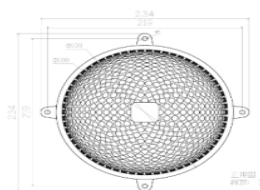

**MODEL-0404**

**Product Dimension**

**Technical Specification**

**Performance**

**Parameter**

Philip G12 Master Color Elite	35W~150W
Country Of Origin	Belgium
Color Temperature	3000K/4200K
CRI	<85~95
Lumen Maintenance Factor (3000Hrs)	<85%
Luminous Efficacy	100~120LM/W
Light Output Ratio (LOR)	<87%
IP Rating	IP65
Reflector Reflectance Rate	<96.7%
Osram G12 PowerBall	35W~150W
Color Temperature	<3000K/4200K
CRI	<85~95
Country Of Origin	Germany

**Reflector Dimension**

**Light Distribution Curve**

Magnetic Ballast (Temperature Control)	35W~150W
Brand	Ecolite
Power Factor	<0.93
Voltage	220V/50Hz 220V/60Hz 230V/50Hz 240V/50Hz

Any other Voltage & Frequency: Pls Specified.