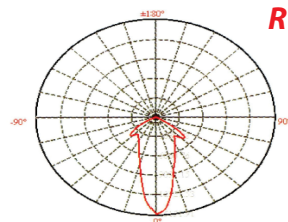

**MODEL-0404**

**Product Dimension**

**Technical Specification**

**Performance**

**Parameter**

Philip G12 Master Color Elite	35W~150W
Country Of Origin	Belgium
Color Temperature	3000K/4200K
CRI	<85~95
Lumen Maintenance Factor (3000Hrs)	<85%
Luminous Efficacy	100~120LM/W
Light Output Ratio (LOR)	<87%
IP Rating	IP65
Reflector Reflectance Rate	<96.7%
Osram G12 PowerBall	35W~150W
Color Temperature	<3000K/4200K
CRI	<85~95
Country Of Origin	Germany

**Reflector Dimension**

**Light Distribution Curve**

Magnetic Ballast (Temperature Control)	35W~150W
Brand	Ecolite
Power Factor	<0.93
Voltage	220V/50Hz 220V/60Hz 230V/50Hz 240V/50Hz

Any other Voltage & Frequency: Pls Specified.