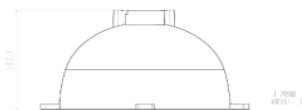

**MODEL-0404**

**Product Dimension**

**Technical Specification**

**Performance**

**Parameter**

Philip G12 Master Color Elite	35W~150W
Country Of Origin	Belgium
Color Temperature	3000K/4200K
CRI	<85~95
Lumen Maintenance Factor (3000Hrs)	<85%
Luminous Efficacy	100~120LM/W
Light Output Ratio (LOR)	<87%
IP Rating	IP65
Reflector Reflectance Rate	<96.7%
Osram G12 PowerBall	35W~150W
Color Temperature	<3000K/4200K
CRI	<85~95
Country Of Origin	Germany

**Reflector Dimension**

**Light Distribution Curve**

Magnetic Ballast (Temperature Control)	35W~150W
Brand	Ecolite
Power Factor	<0.93
Voltage	220V/50Hz 220V/60Hz 230V/50Hz 240V/50Hz

Any other Voltage & Frequency: Pls Specified.