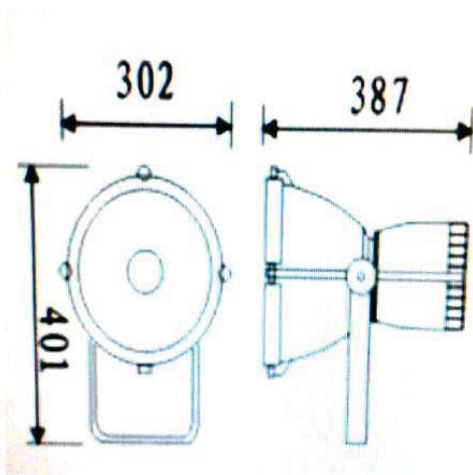

**MODEL-0404**

**Product Dimension**

**Technical Specification**

**Performance**

**Parameter**

Philip G12 Master Color Elite	35W~150W
Country Of Origin	Belgium
Color Temperature	3000K/4200K
CRI	<85~95
Lumen Maintenance Factor (3000Hrs)	<85%
Luminous Efficacy	100~120LM/W
Light Output Ratio (LOR)	<87%
IP Rating	IP65
Reflector Reflectance Rate	<96.7%
Osram G12 PowerBall	35W~150W
Color Temperature	<3000K/4200K
CRI	<85~95
Country Of Origin	Germany

**Reflector Dimension**

**Light Distribution Curve**

Magnetic Ballast (Temperature Control)	35W~150W
Brand	Ecolite
Power Factor	<0.93
Voltage	220V/50Hz 220V/60Hz 230V/50Hz 240V/50Hz

Any other Voltage & Frequency: Pls Specified.