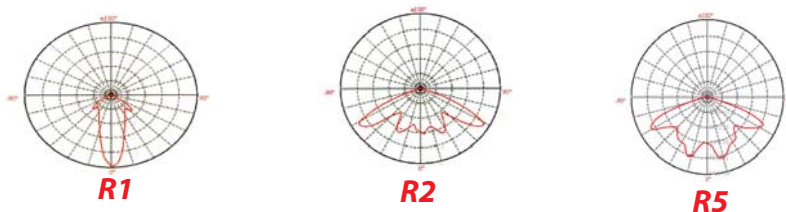

**MODEL-0401**

**Product Dimension**

**Technical Specification**

Performance	Parameter
Philip G12 Master Color Elite	35W~250W
Country Of Origin	Belgium
Color Temperature	3000K/4200K
CRI	<85~95
Philip PGZ12/PGZ18 Master Color Elite	60W~315W
Country Of Origin	USA
Color Temperature	2800K/4200K
CRI	<75~95
Lumen Maintenance Factor (3000Hrs)	<85%
Luminous Efficacy	100~120LM/W
Light Output Ratio (LOR)	<87%
IP Rating	IP54
Reflector Reflectance Rate	<96.7%
Osram G12 PowerBall	35W~150W
Color Temperature	<3000K/4200K
CRI	<85~95
Country Of Origin	Germany

**Reflector Dimension**

Magnetic Ballast (Temperature Control)	35W~315W
Brand	Ecolite
Power Factor	<0.93
Voltage	220V/50Hz 230V/60Hz 240V/50Hz

**Light Distribution Curve**

Any other Voltage & Frequency: Pls Specified.