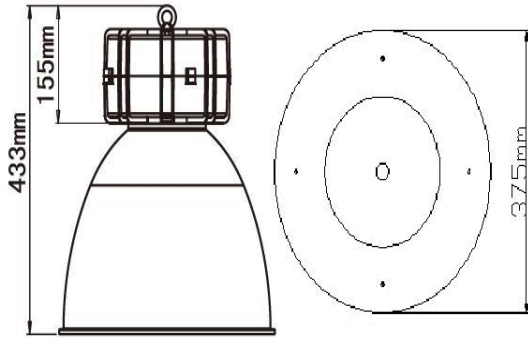

**MODEL-0401**

**Product Dimension**

**Technical Specification**

Performance	Parameter
Philip G12 Master Color Elite	35W~250W
Country Of Origin	Belgium
Color Temperature	3000K/4200K
CRI	<85~95
Philip PGZ12/PGZ18 Master Color Elite	60W~315W
Country Of Origin	USA
Color Temperature	2800K/4200K
CRI	<75~95
Lumen Maintenance Factor (3000Hrs)	<85%
Luminous Efficacy	100~120LM/W
Light Output Ratio (LOR)	<87%
IP Rating	IP54
Reflector Reflectance Rate	<96.7%
Osram G12 PowerBall	35W~150W
Color Temperature	<3000K/4200K
CRI	<85~95
Country Of Origin	Germany

**Reflector Dimension**

Magnetic Ballast (Temperature Control)	35W~315W
Brand	Ecolite
Power Factor	<0.93
Voltage	220V/50Hz 230V/60Hz 240V/50Hz

**Light Distribution Curve**

Any other Voltage & Frequency: Pls Specified.