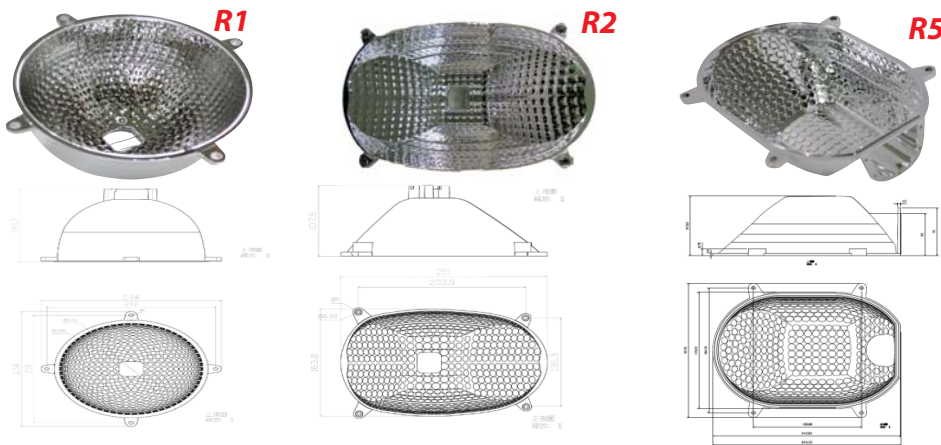

**MODEL-0401**

**Product Dimension**

**Technical Specification**

Performance	Parameter
Philip G12 Master Color Elite	35W~250W
Country Of Origin	Belgium
Color Temperature	3000K/4200K
CRI	<85~95
Philip PGZ12/PGZ18 Master Color Elite	60W~315W
Country Of Origin	USA
Color Temperature	2800K/4200K
CRI	<75~95
Lumen Maintenance Factor (3000Hrs)	<85%
Luminous Efficacy	100~120LM/W
Light Output Ratio (LOR)	<87%
IP Rating	IP54
Reflector Reflectance Rate	<96.7%
Osram G12 PowerBall	35W~150W
Color Temperature	<3000K/4200K
CRI	<85~95
Country Of Origin	Germany

**Reflector Dimension**

Magnetic Ballast (Temperature Control)	35W~315W
Brand	Ecolite
Power Factor	<0.93
Voltage	220V/50Hz 230V/60Hz 240V/50Hz

**Light Distribution Curve**

Any other Voltage & Frequency: Pls Specified.