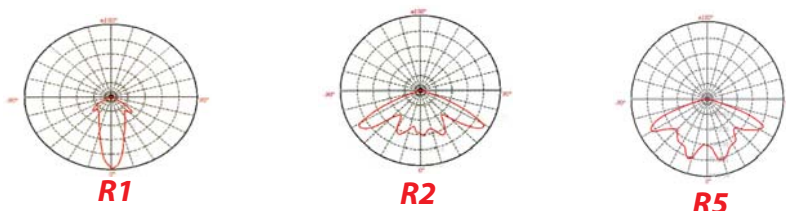

MODEL-0301

Product Dimension

Technical Specification

Performance	Parameter
Philip G12 Master Color Elite	35W~250W
Country Of Origin	Belgium
Color Temperature	3000K/4200K
CRI	<85~95
Philip PGZ12/PGZ18 Master Color Elite	60W~315W
Country Of Origin	USA
Color Temperature	2800K/4200K
CRI	<75~95
Lumen Maintenance Factor (3000Hrs)	<85%
Luminous Efficacy	100~120LM/W
Light Output Ratio (LOR)	<87%
IP Rating	IP65
Reflector Reflectance Rate	<96.7%
Osram G12 PowerBall	35W~150W
Color Temperature	<3000K/4200K
CRI	<85~95
Country Of Origin	Germany

Reflector Dimension

Magnetic Ballast (Temperature Control)	35W~315W
Brand	Ecolite
Power Factor	<0.93
Voltage	220V/50Hz 220V/60Hz 230V/50Hz 240V/50Hz

Light Distribution Curve

Any other Voltage & Frequency: Pls Specified.