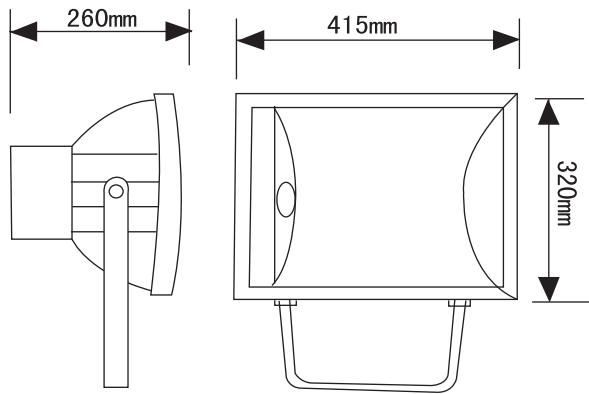

MODEL-0301

Product Dimension

Technical Specification

Performance	Parameter
Philip G12 Master Color Elite	35W~250W
Country Of Origin	Belgium
Color Temperature	3000K/4200K
CRI	<85~95
Philip PGZ12/PGZ18 Master Color Elite	60W~315W
Country Of Origin	USA
Color Temperature	2800K/4200K
CRI	<75~95
Lumen Maintenance Factor (3000Hrs)	<85%
Luminous Efficacy	100~120LM/W
Light Output Ratio (LOR)	<87%
IP Rating	IP65
Reflector Reflectance Rate	<96.7%
Osram G12 PowerBall	35W~150W
Color Temperature	<3000K/4200K
CRI	<85~95
Country Of Origin	Germany

Reflector Dimension

Magnetic Ballast (Temperature Control)	35W~315W
Brand	Ecolite
Power Factor	<0.93
Voltage	220V/50Hz 220V/60Hz 230V/50Hz 240V/50Hz

Light Distribution Curve

Any other Voltage & Frequency: Pls Specified.