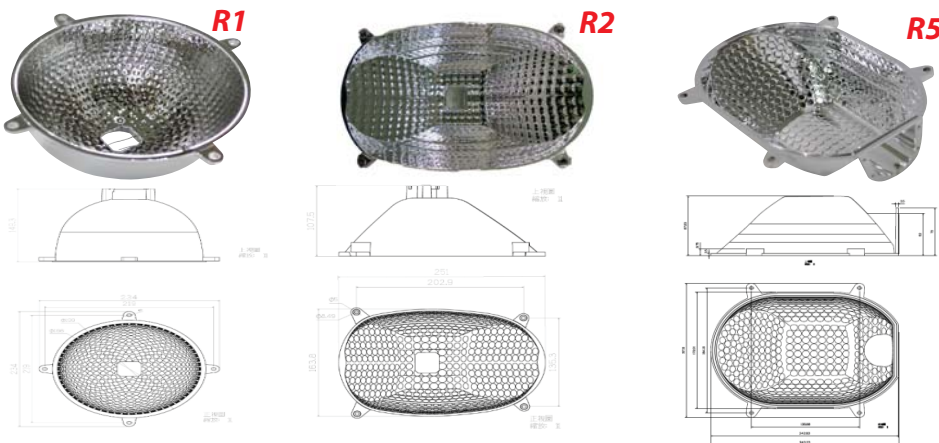

MODEL-0301

Product Dimension

Technical Specification

Performance	Parameter
Philip G12 Master Color Elite	35W~250W
Country Of Origin	Belgium
Color Temperature	3000K/4200K
CRI	<85~95
Philip PGZ12/PGZ18 Master Color Elite	60W~315W
Country Of Origin	USA
Color Temperature	2800K/4200K
CRI	<75~95
Lumen Maintenance Factor (3000Hrs)	<85%
Luminous Efficacy	100~120LM/W
Light Output Ratio (LOR)	<87%
IP Rating	IP65
Reflector Reflectance Rate	<96.7%
Osram G12 PowerBall	35W~150W
Color Temperature	<3000K/4200K
CRI	<85~95
Country Of Origin	Germany

Reflector Dimension

Magnetic Ballast (Temperature Control)	35W~315W
Brand	Ecolite
Power Factor	<0.93
Voltage	220V/50Hz 220V/60Hz 230V/50Hz 240V/50Hz

Light Distribution Curve

Any other Voltage & Frequency: Pls Specified.